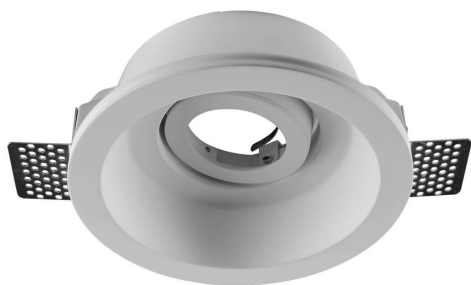

Astratto 12

ASTRATTO 12 adjustable GYPSUM
spotlight GU10 max 35W IP20

Cod: **MGY0012**

GU10
Lamp holder: GU10

IP20
Protected from solid bodies larger
than 12 mm

II
Protection class II

ReeR warranty
ReeR guarantees the product for a
time duration of 3 years

Technical description

Product code: MGY0012 | Category: Indoor luminaires | Model: Astratto 12 | Product description: ASTRATTO 12 adjustable GYPSUM spotlight GU10 max 35W IP20 | Diameter (mm): 155 | Height (mm): 56 | Recess hole (mm): Ø 158 | Weight (g): 900 | Lamp holder: GU10 | IP rating: IP 20 | Finishing colour: Gypsum | Nominal power (W): max 35 | Power supply: 230V 50Hz | Insulation class: II |

Mechanical data

Diameter (mm)	155	Lamp holder	GU10
Height (mm)	56	IP rating	IP 20
Recess hole (mm)	Ø 158	Finishing colour	Gypsum
Weight (g)	900		

Electrical data

Nominal power (W)	max 35
Power supply	230V 50Hz
Insulation class	II