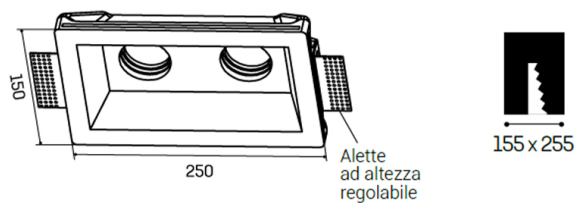

Mechanical data

Width (mm)	250	Weight (g)	1200
Length (mm)	150	Lamp holder	GU10
Height (mm)	60	IP rating	IP 20
Recess hole (mm)	155 x 255	Finishing colour	Gypsum

Electrical data

Nominal power (W)	max 2x 35
Power supply	230V 50Hz
Insulation class	II

Technical drawing

Accessories

Astratto lamp holding rings

LAMP HOLDING RING GU10 (ASTRATTO
model spare part)
Cod: MGY0075