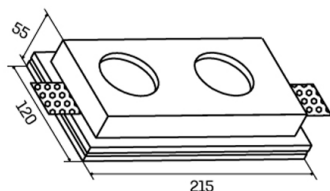

Technical drawing