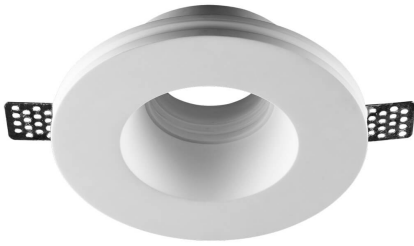

Astratto 09

ASTRATTO 09 adjustable GYPSUM
spotlight GU10 max 35W IP20

Cod: **MGY0009**

GU10
Lamp holder: GU10

IP20
Protected from solid bodies larger
than 12 mm

II
Protection class II

ReeR warranty
ReeR guarantees the product for a
time duration of 3 years

Technical description

Product code: MGY0009 | Category: Indoor luminaires | Model: Astratto 09 | Product description: ASTRATTO 09 adjustable GYPSUM spotlight GU10 max 35W IP20 | Width (mm): 204 | Length (mm): 204 | Height (mm): 66 | Recess hole (mm): 207 x 207 | Weight (g): 1300 | Lamp holder: GU10 | IP rating: IP 20 | Finishing colour: Gypsum | Nominal power (W): max 35 | Power supply: 230V 50Hz | Insulation class: II |

Mechanical data

Width (mm)	204	Weight (g)	1300
Length (mm)	204	Lamp holder	GU10
Height (mm)	66	IP rating	IP 20
Recess hole (mm)	207 x 207	Finishing colour	Gypsum

Electrical data

Nominal power (W)	max 35
Power supply	230V 50Hz
Insulation class	II