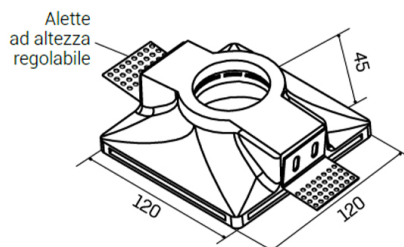

Mechanical data

Width (mm)	120	Weight (g)	600
Length (mm)	120	Lamp holder	GU10
Height (mm)	45	IP rating	IP 20
Recess hole (mm)	123 x 123	Finishing colour	Gypsum

Electrical data

Nominal power (W)	max 35
Power supply	230V 50Hz
Insulation class	II

Technical drawing

Accessories

Astratto lamp holding rings

LAMP HOLDING RING GU10 (ASTRATTO
model spare part)
Cod: MGY0075