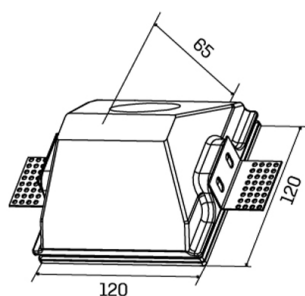

Mechanical data

Width (mm)	120	Weight (g)	700
Length (mm)	120	Lamp holder	GU10
Height (mm)	65	IP rating	IP 20
Recess hole (mm)	123 x 123	Finishing colour	Gypsum

Electrical data

Nominal power (W)	max 35
Power supply	230V 50Hz
Insulation class	II

Technical drawing

Accessories

Astratto lamp holding rings

LAMP HOLDING RING GU10 (ASTRATTO
model spare part)
Cod: MGY0075