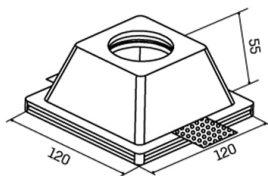

Technical drawing