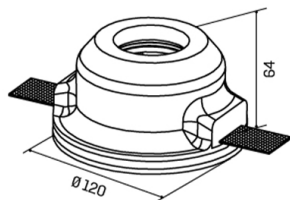

Technical drawing