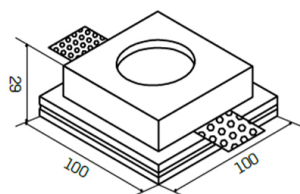

Technical drawing