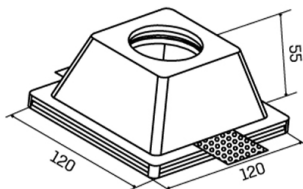

Technical drawing