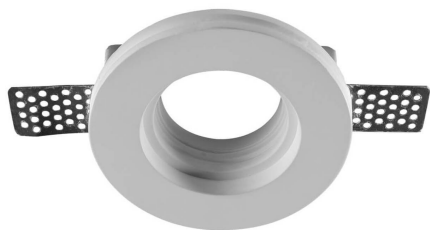

Astratto 02

ASTRATTO 02 GYPSUM spotlight GU10
max 35W IP20

Cod: **MGY0002**

GU10
Lamp holder: GU10

IP20
Protected from solid bodies larger
than 12 mm

II
Protection class II

ReeR warranty
ReeR guarantees the product for a
time duration of 3 years

Technical description

Product code: MGY0002 | Category: Indoor luminaires | Model: Astratto 02 | Product description: ASTRATTO 02 GYPSUM spotlight GU10 max 35W IP20 | Diameter (mm): 100 | Height (mm): 27,5 | Recess hole (mm): Ø103 | Weight (g): 300 | Lamp holder: GU10 | IP rating: IP 20 | Finishing colour: Gypsum | Nominal power (W): max 35 | Power supply: 230V 50Hz | Insulation class: II |

Mechanical data

Diameter (mm)	100	Lamp holder	GU10
Height (mm)	27.5	IP rating	IP 20
Recess hole (mm)	Ø 103	Finishing colour	Gypsum
Weight (g)	300		

Electrical data

Nominal power (W)	max 35
Power supply	230V 50Hz
Insulation class	II

Technical drawing

Accessories

Astratto lamp holding rings

LAMP HOLDING RING GU10 (ASTRATTO
model spare part)
Cod: MGY0075