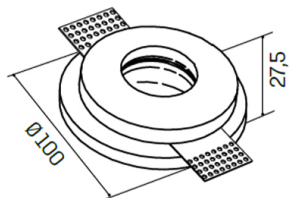

Technical drawing