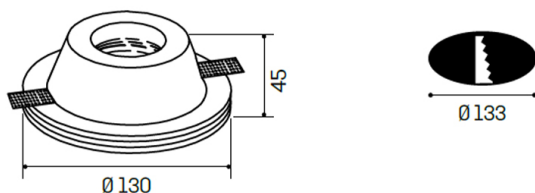

Mechanical data

Diameter (mm)	130	Lamp holder	GU10
Height (mm)	45	IP rating	IP 20
Recess hole (mm)	Ø 133	Finishing colour	Gypsum
Weight (g)	500		

Electrical data

Nominal power (W)	max 35
Power supply	230V 50Hz
Insulation class	II

Technical drawing

Accessories

Astratto lamp holding rings

LAMP HOLDING RING GU10 (ASTRATTO
model spare part)
Cod: MGY0075