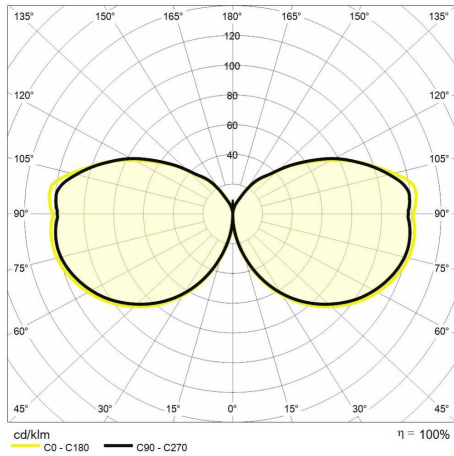

Photometry

Technical drawing