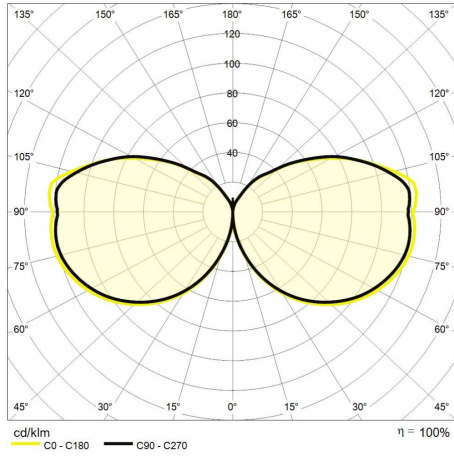

Photometry

Technical drawing