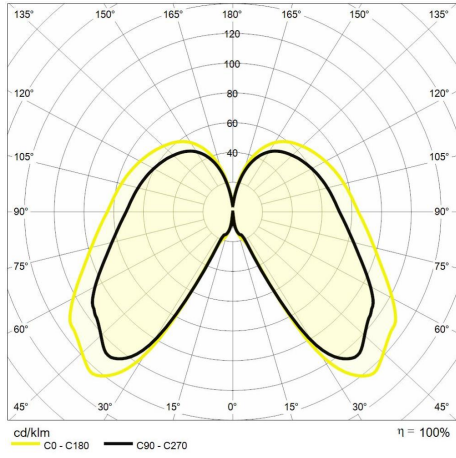

Photometry

Technical drawing