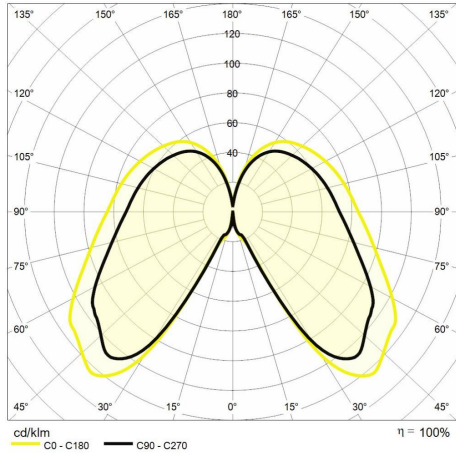

## Technical description

Product code: MES0249 | Category: Outdoor luminaires | Model: Clessidra 600mm | Product description: CLESSIDRA 4W 3000K 230V IP54CRI90 white h600mm | Color temperature (CCT): 3000K | Color render index (CRI): > 90 | Lumen output (lm): 80 | Beam angle: 360° | Diameter (mm): 54 | Height (mm): 600 | IP rating: IP 54 | Finishing colour: White RAL9003 | Type of finishing: Polyester powder coated | Body material: Aluminum | Diffuser material: PMMA (polymethyl methacrylate) | Nominal power (W): 4 | Power supply: 220/240V 50/60Hz | Ballast: Included | Insulation class: I | Dimmable: No |

### Lighting data

Color temperature (CCT)	3000K
-------------------------	-------

Color render index (CRI)	> 90
--------------------------	------

Lumen output (lm)	80
-------------------	----

Beam angle	360°
------------	------

### Electrical data

Nominal power (W)	4
-------------------	---

Power supply	220/240V 50/60Hz
--------------	------------------

Ballast	Included
---------	----------

Insulation class	I
------------------	---

## Photometry