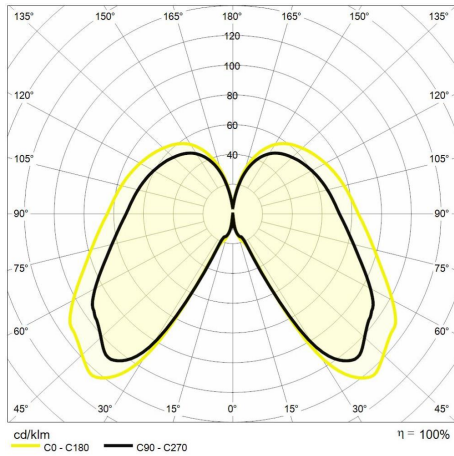

Clessidra 250mm

CLESSIDRA 4W 3000K 230V IP54CRI90
black h250mm

Cod: **MES0248**

IP54
Protected against dust and splashes

I
Protection class I

CRI >90
Colour rendering index >90

ReeR warranty
ReeR guarantees the product for a time duration of 3 years

Technical description

Product code: MES0248 | Category: Outdoor luminaires | Model: Clessidra 250mm | Product description: CLESSIDRA 4W 3000K 230V IP54CRI90 black h250mm | Color temperature (CCT): 3000K | Color render index (CRI): > 90 | Lumen output (lm): 80 | Beam angle: 360° | Diameter (mm): 54 | Height (mm): 250 | IP rating: IP 54 | Finishing colour: Black RAL9005 | Type of finishing: Polyester powder coated | Body material: Aluminum | Diffuser material: PMMA (polymethyl methacrylate) | Nominal power (W): 4 | Power supply: 220/240V 50/60Hz | Ballast: Included | Insulation class: I | Dimmable: No |

Lighting data

Color temperature (CCT)	3000K	Beam angle	360°
Color render index (CRI)	> 90		
Lumen output (lm)	80		

Mechanical data

Diameter (mm)	54	Type of finishing	Polyester powder coated
Height (mm)	250	Body material	Aluminum
IP rating	IP 54	Diffuser material	PMMA (polymethyl methacrylate)
Finishing colour	Black RAL9005		

Electrical data

Nominal power (W)	4	Dimmable	No
Power supply	220/240V 50/60Hz		
Ballast	Included		
Insulation class	I		

Photometry

Technical drawing