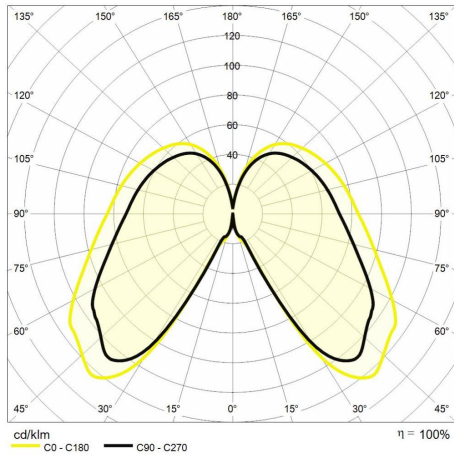

Photometry