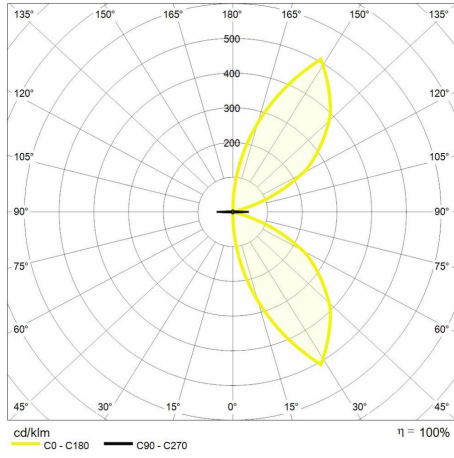

Photometry