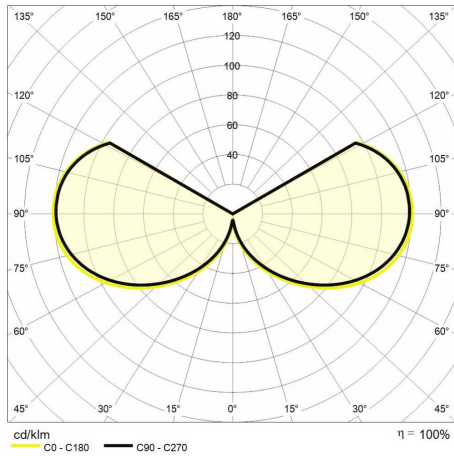

Technical description

Product code: MES0243 | Category: Outdoor luminaires | Model: Ridotta square | Product description: RIDOTTA SQUARE 8W 3000K 230V IP67 CRI90 white | Color temperature (CCT): 3000K | Color render index (CRI): > 90 | Lumen output (lm): 250 | Beam angle: 360° | Width (mm): 150 | Length (mm): 150 | Height (mm): 95 | IP rating: IP 66 | Finishing colour: White RAL9003 | Type of finishing: Polyester powder coated | Body material: Aluminum | Diffuser material: Clear acrylic | Nominal power (W): 15 | Power supply: 220/240V 50/60Hz | Ballast: Included | Insulation class: I | Dimmable: No |

Lighting data

Color temperature (CCT)	3000K	Beam angle	360°
Color render index (CRI)	> 90		
Lumen output (lm)	250		

Mechanical data

Width (mm)	150	Finishing colour	White RAL9003
Length (mm)	150	Type of finishing	Polyester powder coated
Height (mm)	95	Body material	Aluminum
IP rating	IP 66	Diffuser material	Clear acrylic

Electrical data

Nominal power (W)	15	Dimmable	No
Power supply	220/240V 50/60Hz		
Ballast	Included		
Insulation class	I		

Photometry

Technical drawing