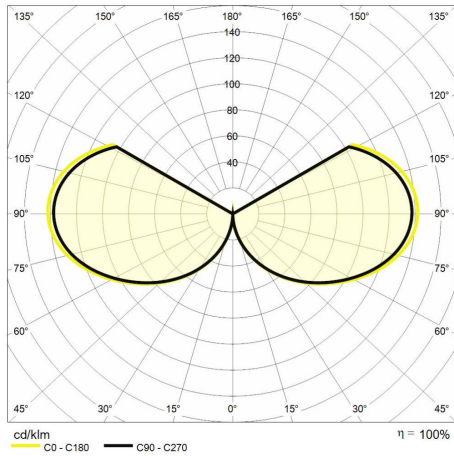

Technical description

Product code: MES0242 | Category: Outdoor luminaires | Model: Ridotta round | Product description: RIDOTTA ROUND 8W 3000K 230V IP67 CRI90 white | Color temperature (CCT): 3000K | Color render index (CRI): > 90 | Lumen output (lm): 500 | Beam angle: 360° | Diameter (mm): 150 | Height (mm): 100 | IP rating: IP 66 | Finishing colour: White RAL9003 | Type of finishing: Polyester powder coated | Body material: Aluminum | Diffuser material: Clear acrylic | Nominal power (W): 11,5 | Power supply: 220/240V 50/60Hz | Ballast: Included | Insulation class: I | Dimmable: No |

Lighting data

Color temperature (CCT)	3000K	Beam angle	360°
Color render index (CRI)	> 90		
Lumen output (lm)	500		

Mechanical data

Diameter (mm)	150	Type of finishing	Polyester powder coated
Height (mm)	100	Body material	Aluminum
IP rating	IP 66	Diffuser material	Clear acrylic
Finishing colour	White RAL9003		

Electrical data

Nominal power (W)	11,5	Dimmable	No
Power supply	220/240V 50/60Hz		
Ballast	Included		
Insulation class	I		

Photometry

Technical drawing