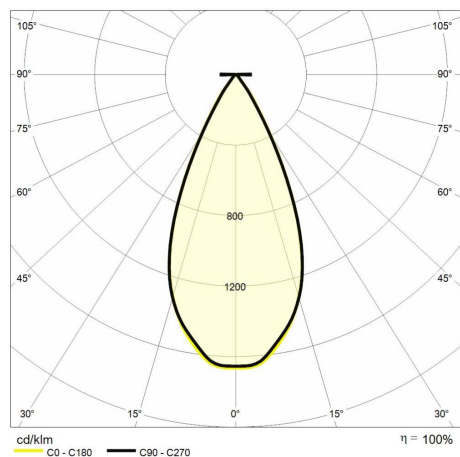

Photometry

Technical drawing