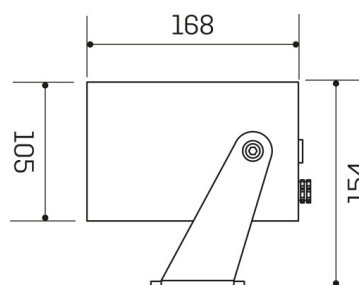

Diameter (mm)	105
Height (mm)	168
Weight (g)	2100
IP rating	IP 65

Finishing colour	Black RAL9005
Type of finishing	Polyester powder coated
Body material	Aluminum
Diffuser material	Glass

Electrical data

Nominal power (W)	2,6
Power factor	> 0,8
Power supply	220/240V 50/60Hz
Ballast	Integrated
Insulation class	I

Dimmable	No
Power cable length	1.5

Photometry

Technical drawing

Accessories

Accento pickets

STAKE for ACCENTO 14W 26W

Cod: MES0238

Accento anchor bolts