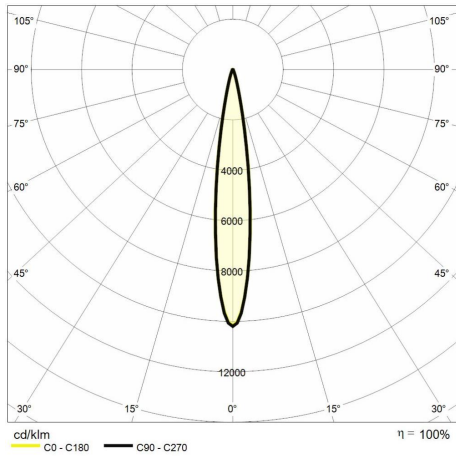

### Lighting data

Color temperature (CCT)	3000K
Color render index (CRI)	> 80
MacAdam (SDCM)	< 4
Lumen output (lm)	516
Beam angle	15°

Photobiological risk	RG1 (low risk)
LED Lifetime	25.000 h

### Mechanical data

Diameter (mm)	55
Height (mm)	118
Weight (g)	400
IP rating	IP 65

Finishing colour	Black RAL9005
Type of finishing	Polyester powder coated
Body material	Aluminum
Diffuser material	Glass

## Photometry