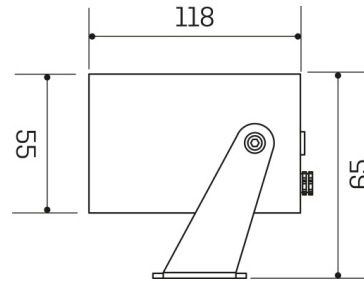

### Mechanical data

Diameter (mm)	55
Height (mm)	118
Weight (g)	400
IP rating	IP 65

Finishing colour	Black RAL9005
Type of finishing	Polyester powder coated
Body material	Aluminum
Diffuser material	Glass

## Photometry

## Technical drawing