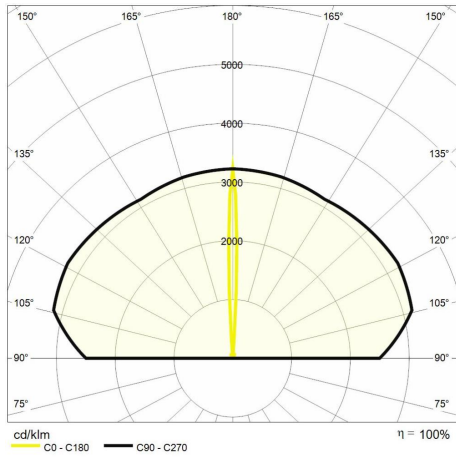

Technical description

Product code: MES0001 | Category: Outdoor luminaires | Model: Sfacciata | Product description: SFACCIATA 7W 3000K IP54 BLACK | Color temperature (CCT): 3000K | Color render index (CRI): > 90 | MacAdam (SDCM): < 3 | Lumen output (lm): 380 | Beam angle: 50° | Photobiological risk: RG1 (low risk) | Width (mm): 60 | Length (mm): 150 | Height (mm): 95 | Weight (g): 600 | IP rating: IP 54 | Finishing colour: Black RAL9005 | Type of finishing: Polyester powder coated | Body material: Aluminum | Maximal working temperature: -20° C | Minimal working temperature: +50° C | Nominal power (W): 7 | Power factor: > 0,5 | Power supply: 230V 50/60Hz | Ballast: Integrated | Insulation class: I | Dimmable: No |

Lighting data

Color temperature (CCT)	3000K	Beam angle	50°
Color render index (CRI)	> 90	Photobiological risk	RG1 (low risk)
MacAdam (SDCM)	< 3		
Lumen output (lm)	380		

Mechanical data

Width (mm)	60	IP rating	IP 54
Length (mm)	150	Finishing colour	Black RAL9005
Height (mm)	95	Type of finishing	Polyester powder coated
Weight (g)	600	Body material	Aluminum

Electrical data

Nominal power (W)	7	Insulation class	I
Power factor	0,5	Dimmable	No
Power supply	230V 50/60Hz		
Ballast	Integrated		

Photometry

Technical drawing