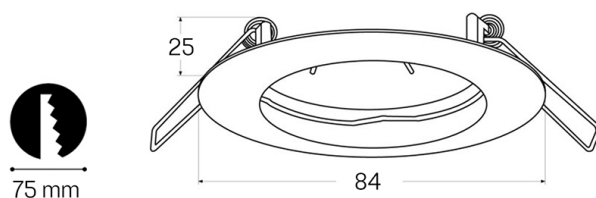

Mechanical data

Diameter (mm)	84	IP rating	IP 20
Height (mm)	5	Finishing colour	Bronze
Recess hole (mm)	Ø 75	Body material	Aluminum
Weight (g)	70		

Electrical data

Nominal power (W)	max 50
Power supply	230V 50Hz
Insulation class	II

Technical drawing

Accessories

GU10 fixing clips

SPOTLIGHT FIXING CLIPS

Cod: 7300328