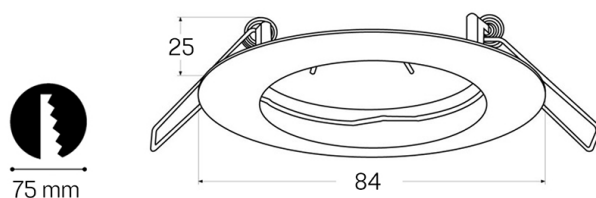

Mechanical data

Diameter (mm)	84	IP rating	IP 20
Height (mm)	5	Finishing colour	Gold
Recess hole (mm)	Ø 75	Body material	Aluminum
Weight (g)	70		

Electrical data

Nominal power (W)	max 50
Power supply	230V 50Hz
Insulation class	II

Technical drawing

Accessories

GU10 fixing clips

SPOTLIGHT FIXING CLIPS

Cod: 7300328