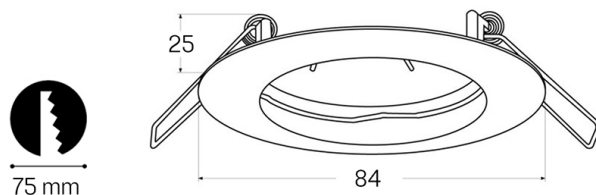

Mechanical data

Diameter (mm)	84	IP rating	IP 20
Height (mm)	5	Finishing colour	White
Recess hole (mm)	Ø 75	Body material	Aluminum
Weight (g)	70		

Electrical data

Nominal power (W)	max 50
Power supply	230V 50Hz
Insulation class	II

Technical drawing

Accessories

GU10 fixing clips

SPOTLIGHT FIXING CLIPS

Cod: 7300328