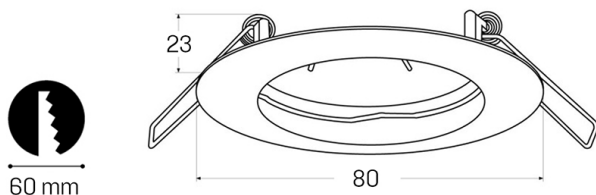

Mechanical data

Diameter (mm)	80	IP rating	IP 20
Height (mm)	3	Finishing colour	Nickel
Recess hole (mm)	Ø 60	Body material	Aluminum
Weight (g)	70		

Electrical data

Nominal power (W)	max 50
Power supply	230V 50Hz
Insulation class	II

Technical drawing

Accessories

GU10 fixing clips

SPOTLIGHT FIXING CLIPS

Cod: 7300328