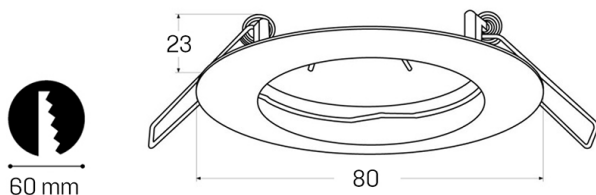

Mechanical data

Diameter (mm)	80	IP rating	IP 20
Height (mm)	3	Finishing colour	Chrome
Recess hole (mm)	Ø 60	Body material	Aluminum
Weight (g)	70		

Electrical data

Nominal power (W)	max 50
Power supply	230V 50Hz
Insulation class	II

Technical drawing

Accessories

GU10 fixing clips

SPOTLIGHT FIXING CLIPS

Cod: 7300328