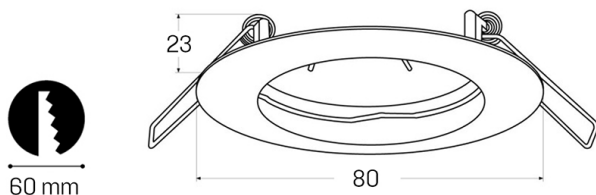

Mechanical data

Diameter (mm)	80	IP rating	IP 20
Height (mm)	3	Finishing colour	Gold
Recess hole (mm)	Ø 60	Body material	Aluminum
Weight (g)	70		

Electrical data

Nominal power (W)	max 50
Power supply	230V 50Hz
Insulation class	II

Technical drawing

Accessories

GU10 fixing clips

SPOTLIGHT FIXING CLIPS

Cod: 7300328