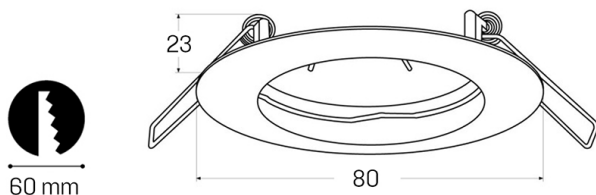

Mechanical data

Diameter (mm)	80	IP rating	IP 20
Height (mm)	3	Finishing colour	Black
Recess hole (mm)	Ø 60	Body material	Aluminum
Weight (g)	70		

Electrical data

Nominal power (W)	max 50
Power supply	230V 50Hz
Insulation class	II

Technical drawing

Accessories

GU10 fixing clips

SPOTLIGHT FIXING CLIPS

Cod: 7300328