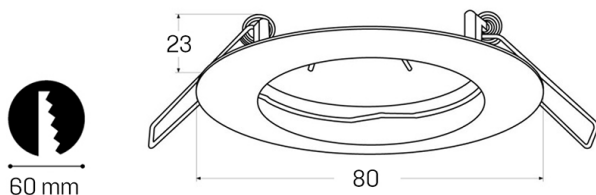

Mechanical data

Diameter (mm)	80	IP rating	IP 20
Height (mm)	3	Finishing colour	White
Recess hole (mm)	Ø 60	Body material	Aluminum
Weight (g)	70		

Electrical data

Nominal power (W)	max 50
Power supply	230V 50Hz
Insulation class	II

Technical drawing

Accessories

GU10 fixing clips

SPOTLIGHT FIXING CLIPS

Cod: 7300328