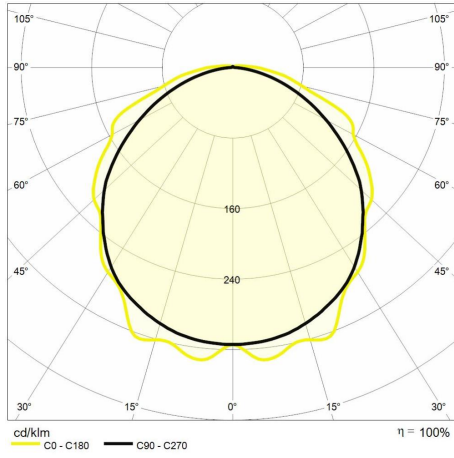

Photometry