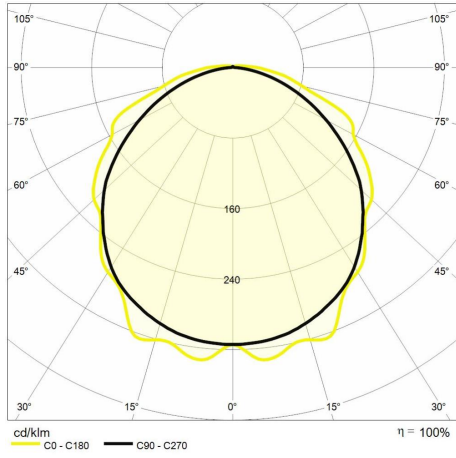

Photometry

Technical drawing