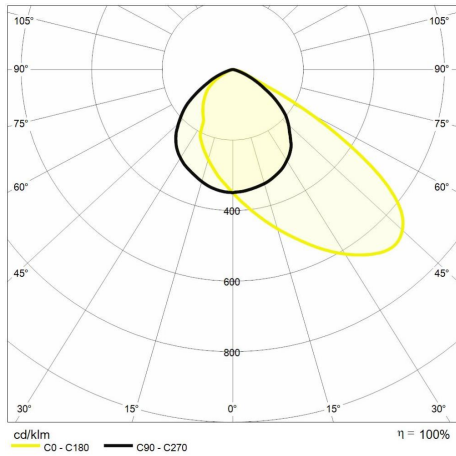

Photometry