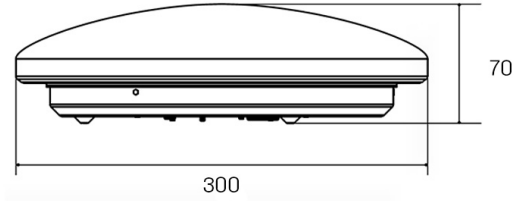

Accessories

Kost accessories 300mm

White RING for KOST/EVO Ø300mm

Cod: 6361121

Kost accessories 300mm

SILVER RING for KOST/EVO Ø300mm

Cod: 6361122