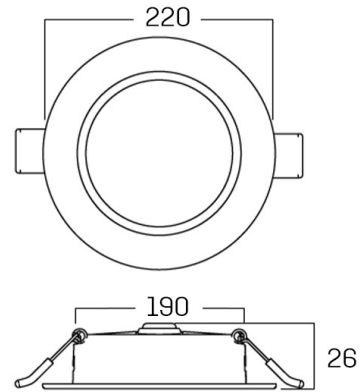

Technical drawing

Accessories

Skies CCT replacement clips

REPLACEMENT CLIPS FOR SKIES CCT

Cod: 6361185

Skies CCT ceiling kit

SKIES CCT 24W CEILING LIGHT KIT
Ø225mm

Cod: 6361142