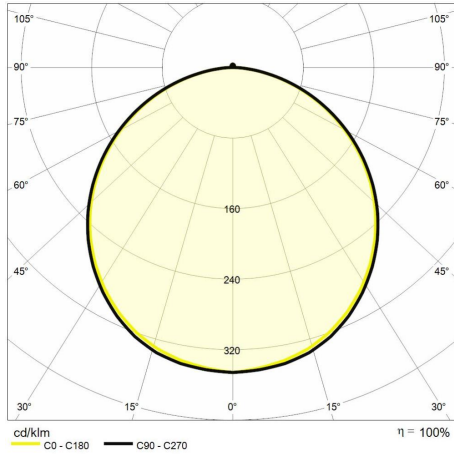

Photometry