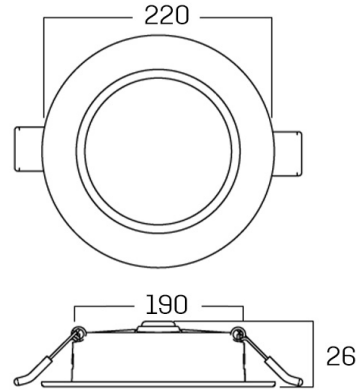

Technical drawing

Accessories

Skies CCT replacement clips

REPLACEMENT CLIPS FOR SKIES CCT

Cod: 6361185

Skies CCT ceiling kit

SKIES CCT 24W CEILING LIGHT KIT

Ø225mm

Cod: 6361142