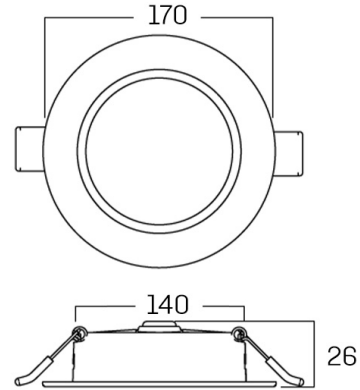

Technical drawing

Accessories

Skies CCT replacement clips

REPLACEMENT CLIPS FOR SKIES CCT

Cod: 6361185

Skies CCT ceiling kit

SKIES CCT 18W CEILING LIGHT KIT

Ø170mm

Cod: 6361141