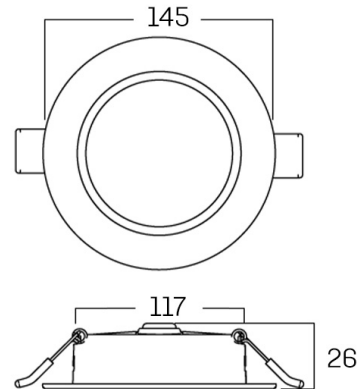

Technical drawing

Accessories

Skies CCT replacement clips

REPLACEMENT CLIPS FOR SKIES CCT

Cod: 6361185

Skies CCT ceiling kit

SKIES CCT 12W CEILING LIGHT KIT

Ø145mm

Cod: 6361140