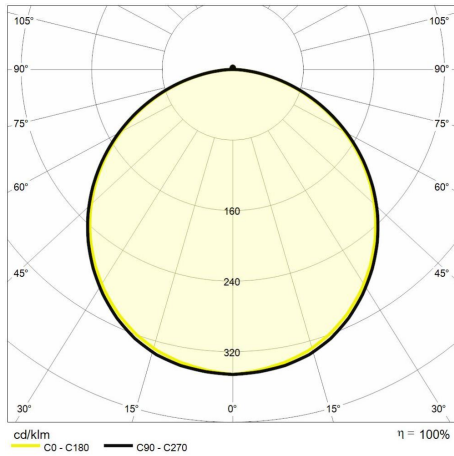

Photometry