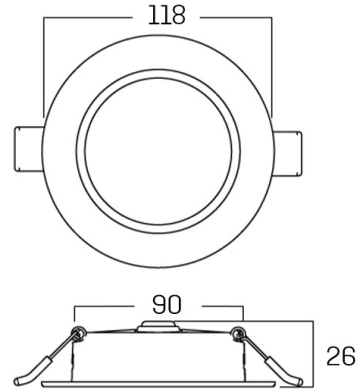

Technical drawing

Accessories

Skies CCT replacement clips

REPLACEMENT CLIPS FOR SKIES CCT

Cod: 6361185

Skies CCT ceiling kit

SKIES CCT 9W CEILING LIGHT KIT

Ø120mm

Cod: 6361139