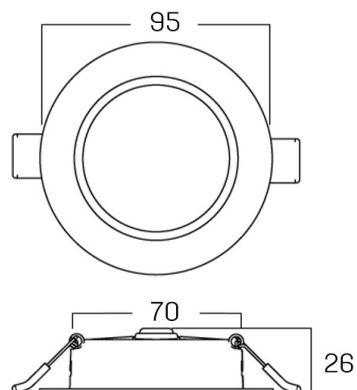

Technical drawing

Accessories

Skies CCT replacement clips

REPLACEMENT CLIPS FOR SKIES CCT

Cod: 6361185