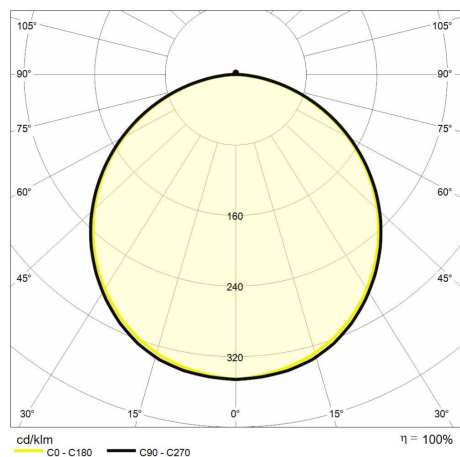

Photometry