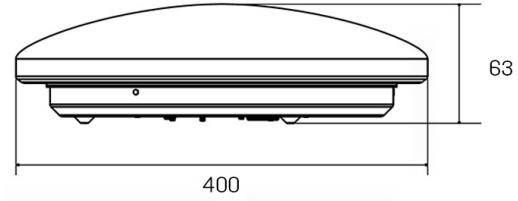

Accessories

Kost accessories 400mm

White RING for KOST/EVO Ø400mm

Cod: 6361117

Kost accessories 400mm

SILVER RING for KOST/EVO Ø400mm

Cod: 6361118