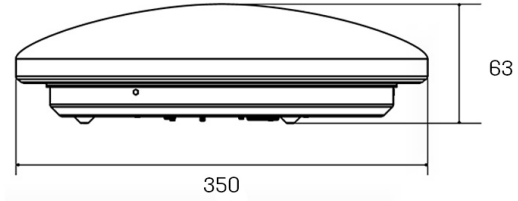

Accessories

Kost accessories 350mm

White RING for KOST/EVO Ø350mm

Cod: 6361123

Kost accessories 350mm

SILVER RING for KOST/EVO Ø350mm

Cod: 6361124