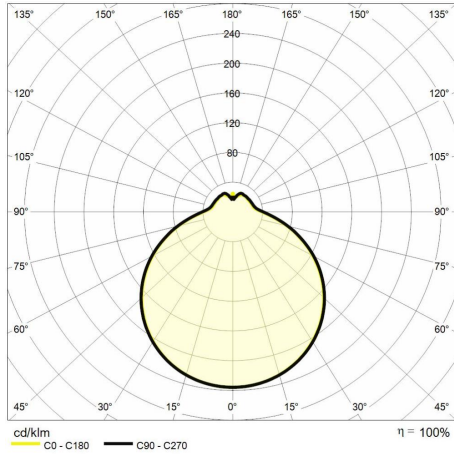

Photometry

Technical drawing