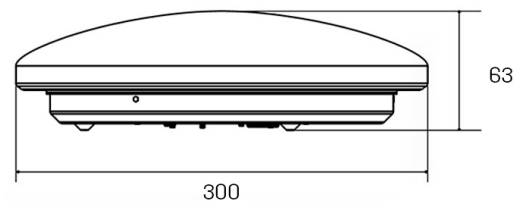

Accessories

Kost accessories 300mm

White RING for KOST/EVO Ø300mm

Cod: 6361121

Kost accessories 300mm

SILVER RING for KOST/EVO Ø300mm

Cod: 6361122