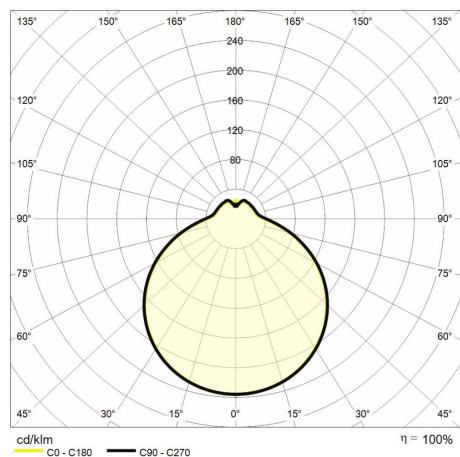

Photometry

Technical drawing