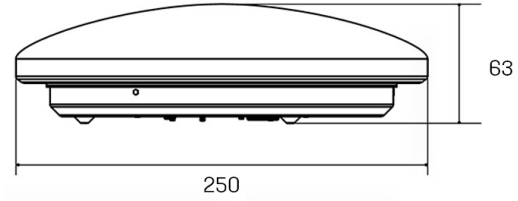

Accessories

Kost accessories 250mm

White RING for KOST/EVO 0250mm

Cod: 6361119

Kost accessories 250mm

SILVER RING for KOST/EVO 0250mm

Cod: 6361120