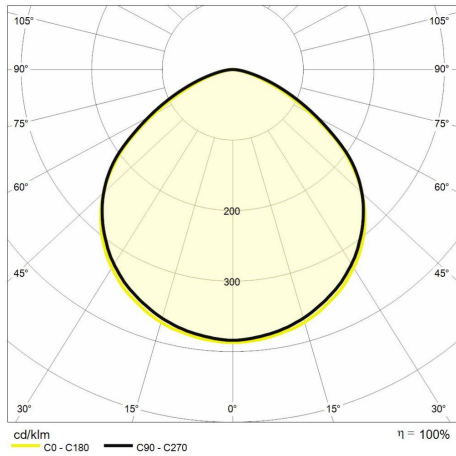

Photometry