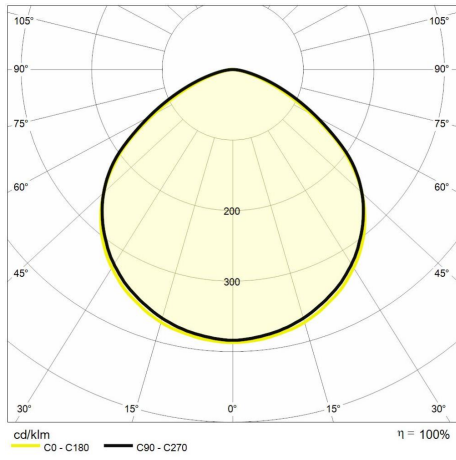

Photometry