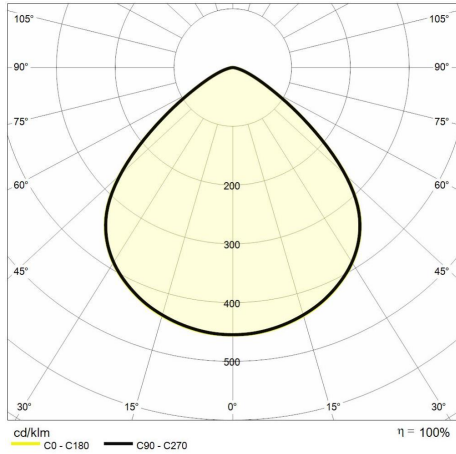

Photometry

Technical drawing