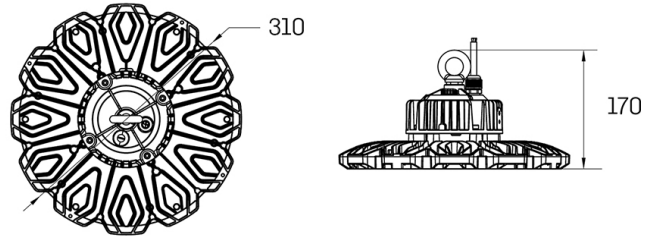

Accessories

New Pegaso spotlights

PC REFLECTOR for NEW PEGASO SLIM
150/200W
Cod: 6361070

New Pegaso lenses

PC LENS 60° NEW PEGASO SLIM
150/200W
Cod: 6361073

New Pegaso lenses

PC LENS 120° NEW PEGASO SLIM
150/200W
Cod: 6361077

New Pegaso spotlights

REFLECTOR Aluminum for NEW
PEGASO SLIM 150/200W
Cod: 6361068