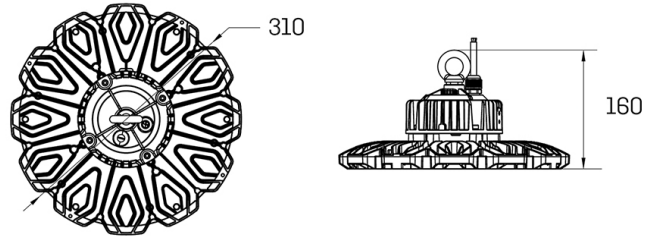

Accessories

New Pegaso spotlights

PC REFLECTOR for NEW PEGASO SLIM
150/200W
Cod: 6361070

New Pegaso lenses

PC LENS 60° NEW PEGASO SLIM
150/200W
Cod: 6361073

New Pegaso lenses

PC LENS 120° NEW PEGASO SLIM
150/200W
Cod: 6361077

New Pegaso spotlights

REFLECTOR Aluminum for NEW
PEGASO SLIM 150/200W
Cod: 6361068